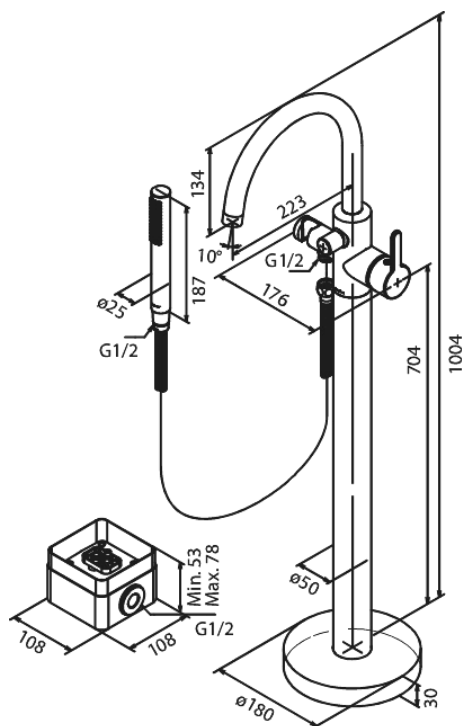

Product features

Only a part of
chrome version
731423000

FM Mattsson Mora Group Denmark
Hvidkærvej 48, 5250 Odense SV, DK-56416218

+45 88 33 00 34 damixa-international@fmm-mora.com

Mere information på damixa.com

damixa